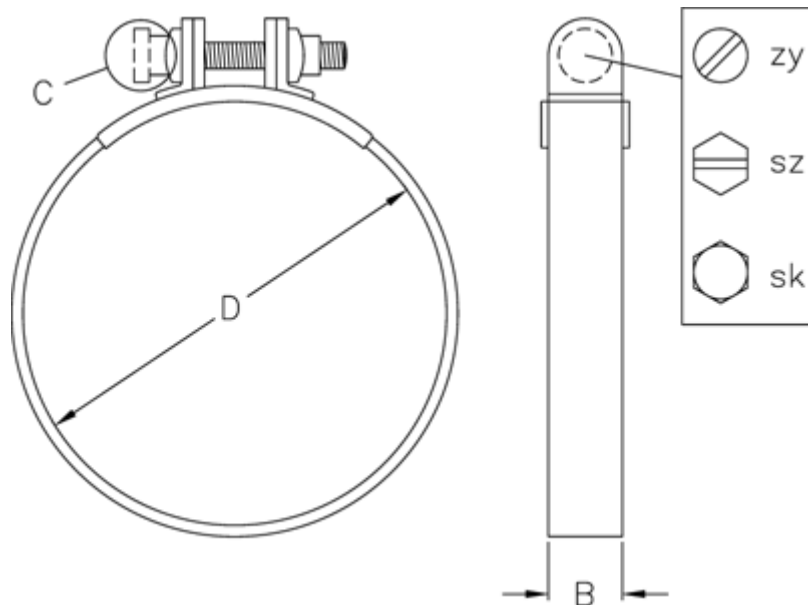

Data Sheet

Article number: 021300005026

Description: Sealing Clamp S 26 W1

Measures

C (screw type) = SZ

Diameter D = 26

Width B = 12